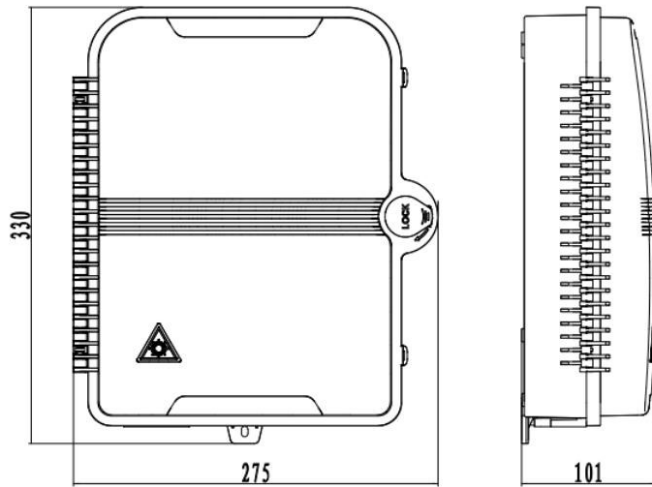

LUMIFIBER FIBER OPTIC SOLUTION

24PORT FIBER TERMINATION BOX

FEATURES

- Splice and patch cord use Separation structure, easy to Capacity expansion and maintenance
- Use high quality ABS+PC Plastic
- Internal turnover structure, easy to maintenance
- Can Install up to 24 SC Simplex Adapter
- Able to accommodate mini type splitter
- IP65 grade protection

APPLICATIONS

- Fiber Optic Telecommunication
- Optical network equipment
- LAN (Local Area Network)
- CATV
- CWDM (Coarse Wavelength Division Multiplex)

TECHNICAL CHARACTERISTIC

Parameter	Value
Operating Temperature	-40°C to +65°C
Storage Temperature	-40°C to +65°C
Relative Humidity	≤85% (+30°C)
Colour	White
Weight	1.25KG
Adapter Type	SC Simplex / LC Duplex
Adapter Capacity	24-unit max.
Number of cable entrance / exit	4 in, 24 out
Cable inlet calibre	16mm
Dimension (H x W x D)	330mm x 275mm x 101mm

ORDERING INFORMATION

PRODUCT NUMBER	Number of Port	Adapter Type
LM-FTB	24 = 24 Port	SCS = SC Simplex LCD = LC Duplex