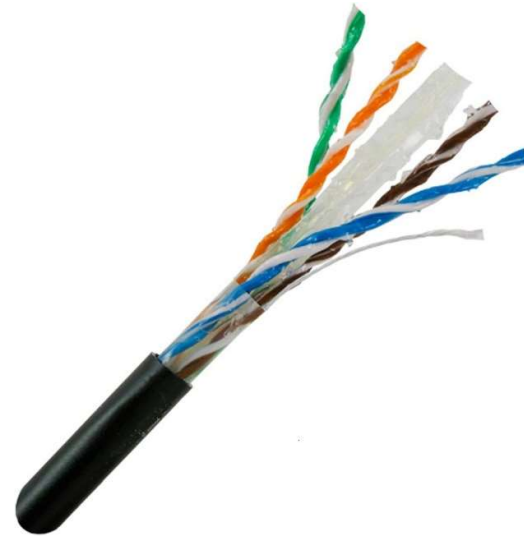

## CATEGORY 6 UTP OUTDOOR JELLY-FILLED CABLE

This cable meets or exceeds category 6/class E Attenuation and NEXT requirement in ISO/IEC 11801, CENELEC EN50173 and TIA/EIA 568B. Its double jacket enable it to be applied at outdoor environment whereby normal PVC jacket cannot last long under various weathers.

- Bandwidth up to 250MHz
- Suited for Gigabit Ethernet
- 23AWG solid bare copper
- Outdoor PE Jacket
- Isolation member ensures stability

### CABLE SPECIFICATION

Material	Solid Bare Copper
Diameter	0.55 ± 0.005mm (23AWG)
Insulation Diameter	1.2 ± 0.02mm
Cross Skeleton	4.5 x 0.45mm
Filler	Water Blocking Jelly
Jacket Material	Polyethylene (LDPE)
Jacket Thickness	≥0.7mm (Avg.)
Outer Jacket Diameter	8.1 ± 0.5mm
Gross Weight	11.8Kg
Bending Radius	≥ 10 x Outer Diameter
Operation Temp	-20 °C to 60°C

### ORDERING INFORMATION

PRODUCT NUMBER	DESCRIPTION	TYPE	COLOR	LENGTH	PACKAGE
LM-C6-4PUTP-PE-BK	CAT6, 4Pair UTP Outdoor Jelly Filled Copper cable	CMR	Black	305m	Reel