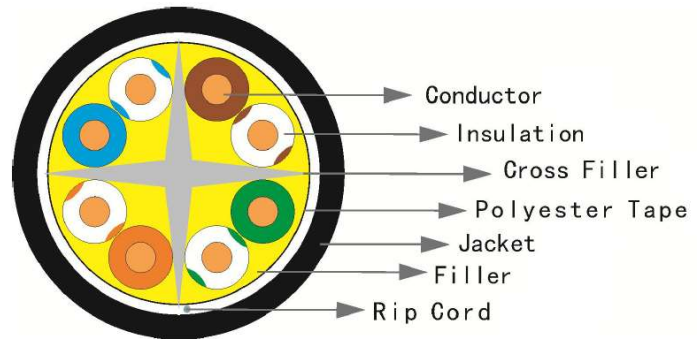

ELECTRICAL SPECIFICATIONS

Nominal Velocity of Propagation (NVP)	68%
DC Resistance	9.38Ω/100m
DC Resistance unbalance	5%
Mutual Capacitance @ 1kHz	5.6nF/100m
Delay Skew, maximum	45 ns
Dielectric Strength, minimum	1500VAC | 2500VDC
Operating Voltage, Maximum	80V
Standards	ANSI/TIA/EIA 568-C.2 ISO/IEC 11801:2002 Class E CENELEC EN 50173:2002 RoHS 2011/65/EU REACH EC 1907/2006